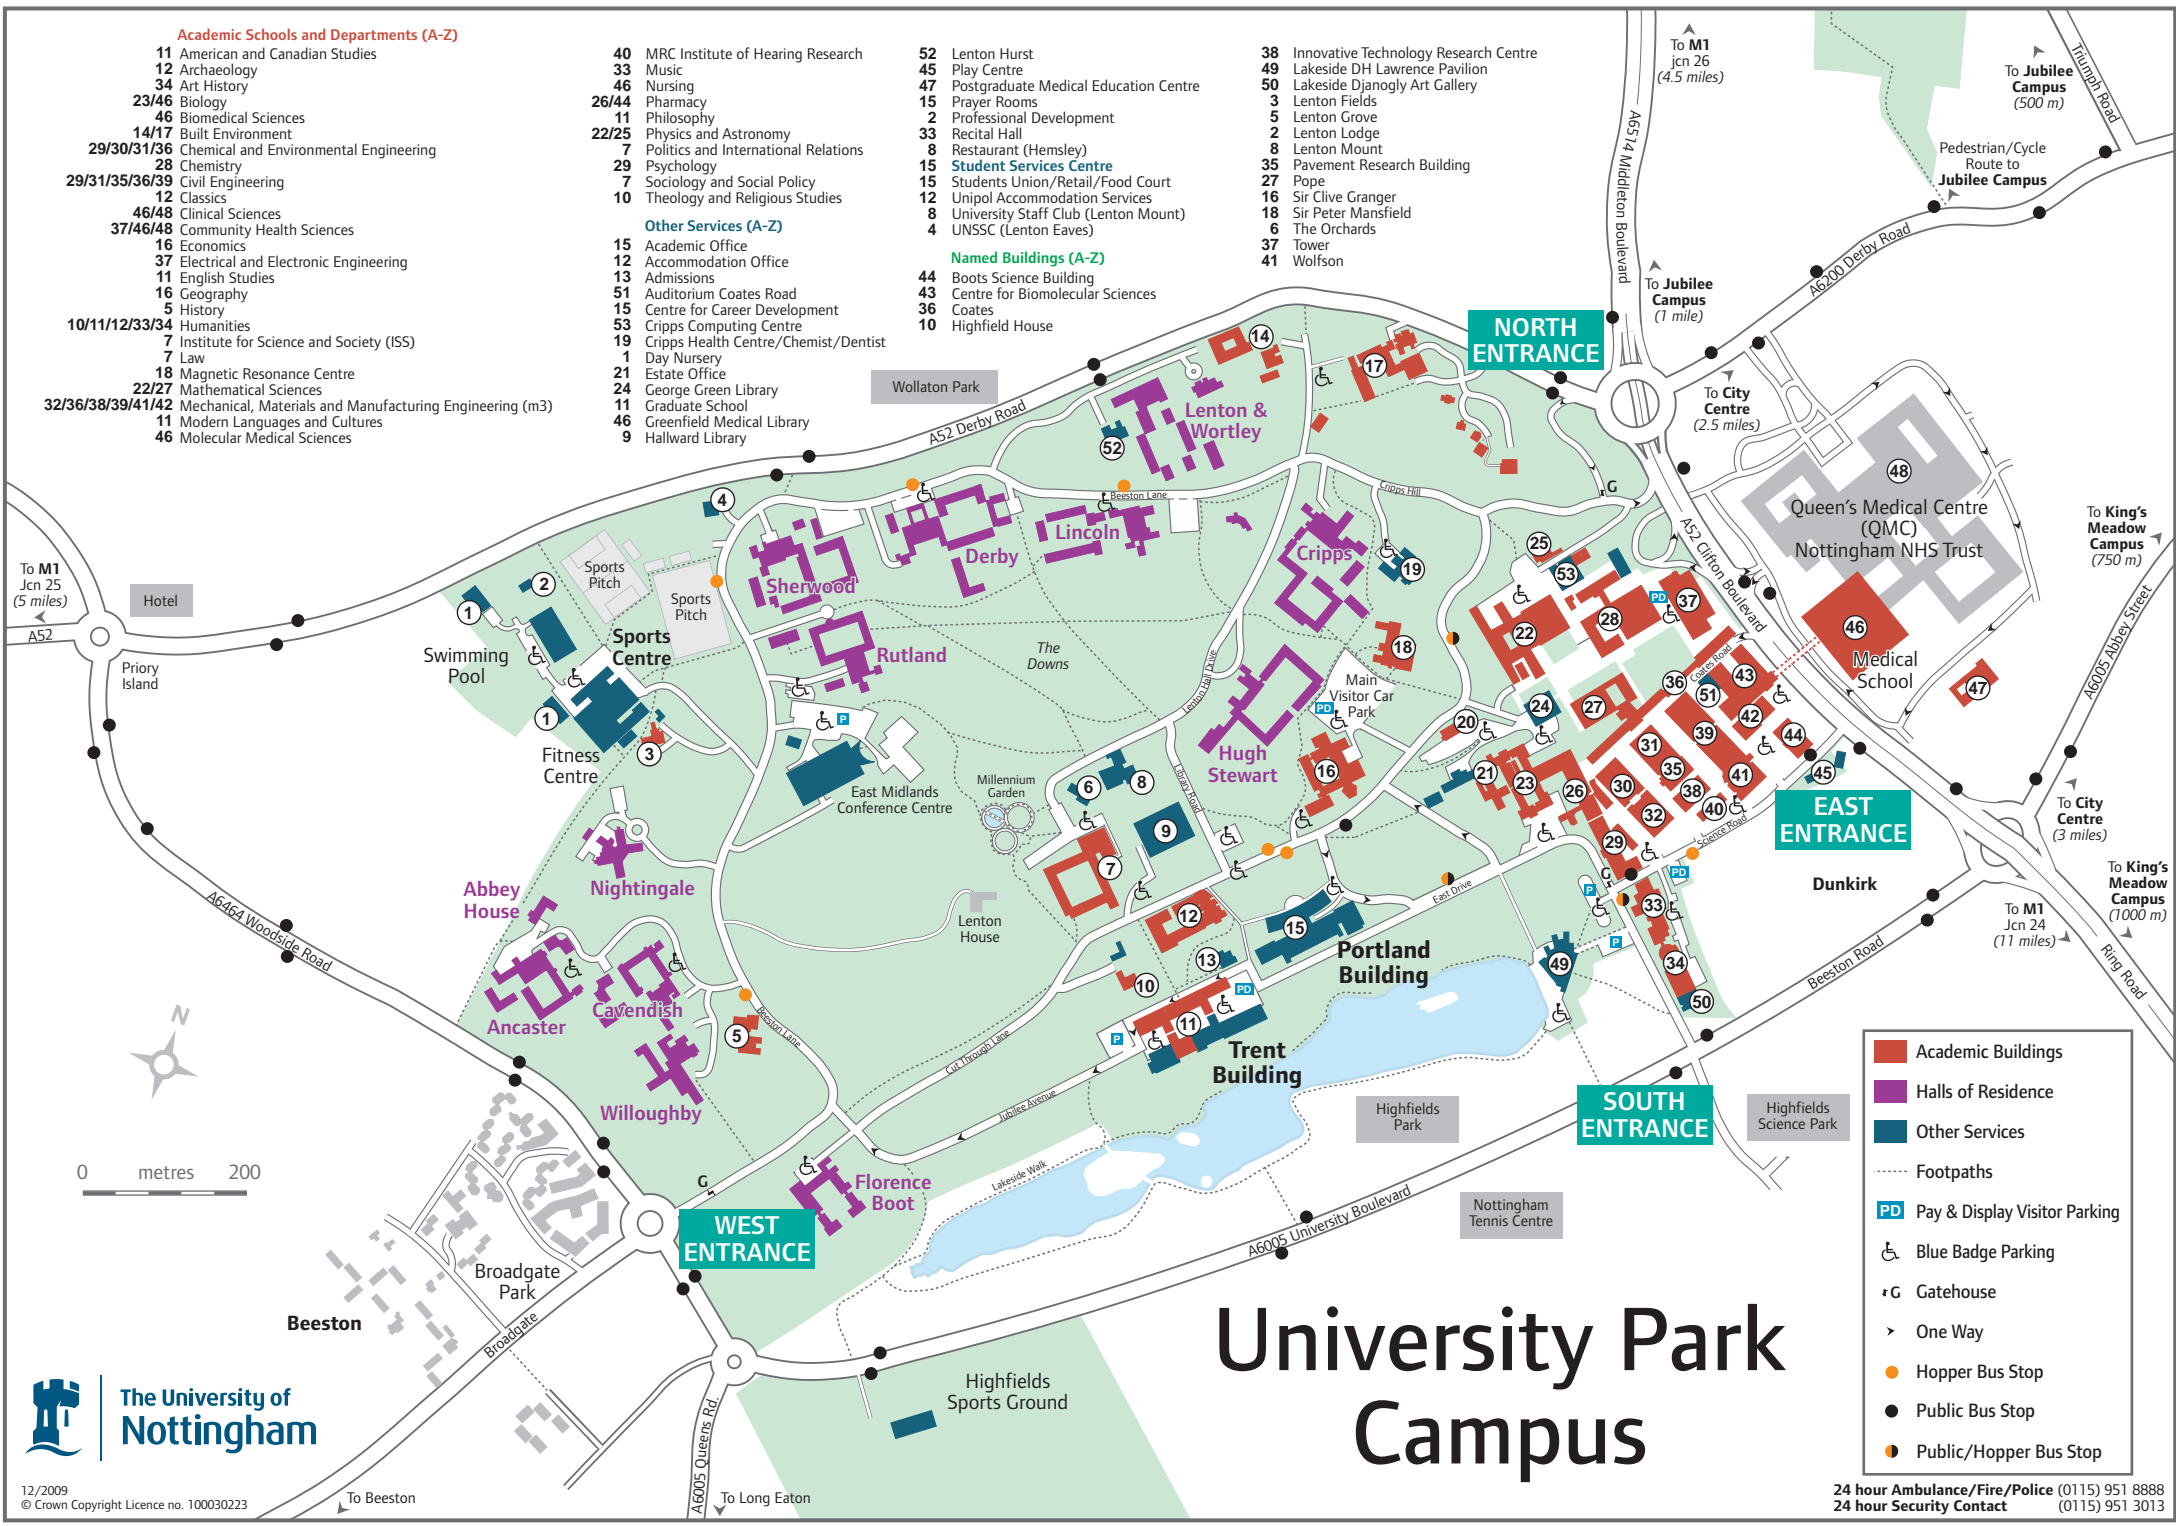

Other Services (A-Z)

- 15 Academic Office
- 12 Accommodation Office
- 13 Admissions
- 51 Auditorium Coates Road
- 15 Centre for Career Development
- 53 Cripps Computing Centre
- 19 Cripps Health Centre/Chemist/Dentist
- 1 Day Nursery
- 21 Estate Office
- 24 George Green Library
- 11 Graduate School
- 46 Greenfield Medical Library
- 9 Hallward Library

Named Buildings (A-Z)

- 44 Boots Science Building
- 43 Centre for Biomolecular Sciences
- 36 Coates
- 10 Highfield House

- 38 Innovative Technology Research Centre
- 49 Lakeside DH Lawrence Pavilion
- 50 Lakeside Djanogly Art Gallery
- 3 Lenton Fields
- 5 Lenton Grove
- 2 Lenton Lodge
- 8 Lenton Mount
- 35 Pavement Research Building
- 27 Pope
- 16 Sir Clive Granger
- 18 Sir Peter Mansfield
- 6 The Orchards
- 37 Tower
- 41 Wolfson

University Park Campus

- Academic Buildings
- Halls of Residence
- Other Services
- ⋯ Footpaths
- PD Pay & Display Visitor Parking
- ♿ Blue Badge Parking
- † Gatehouse
- One Way
- Hopper Bus Stop
- Public Bus Stop
- Public/Hopper Bus Stop